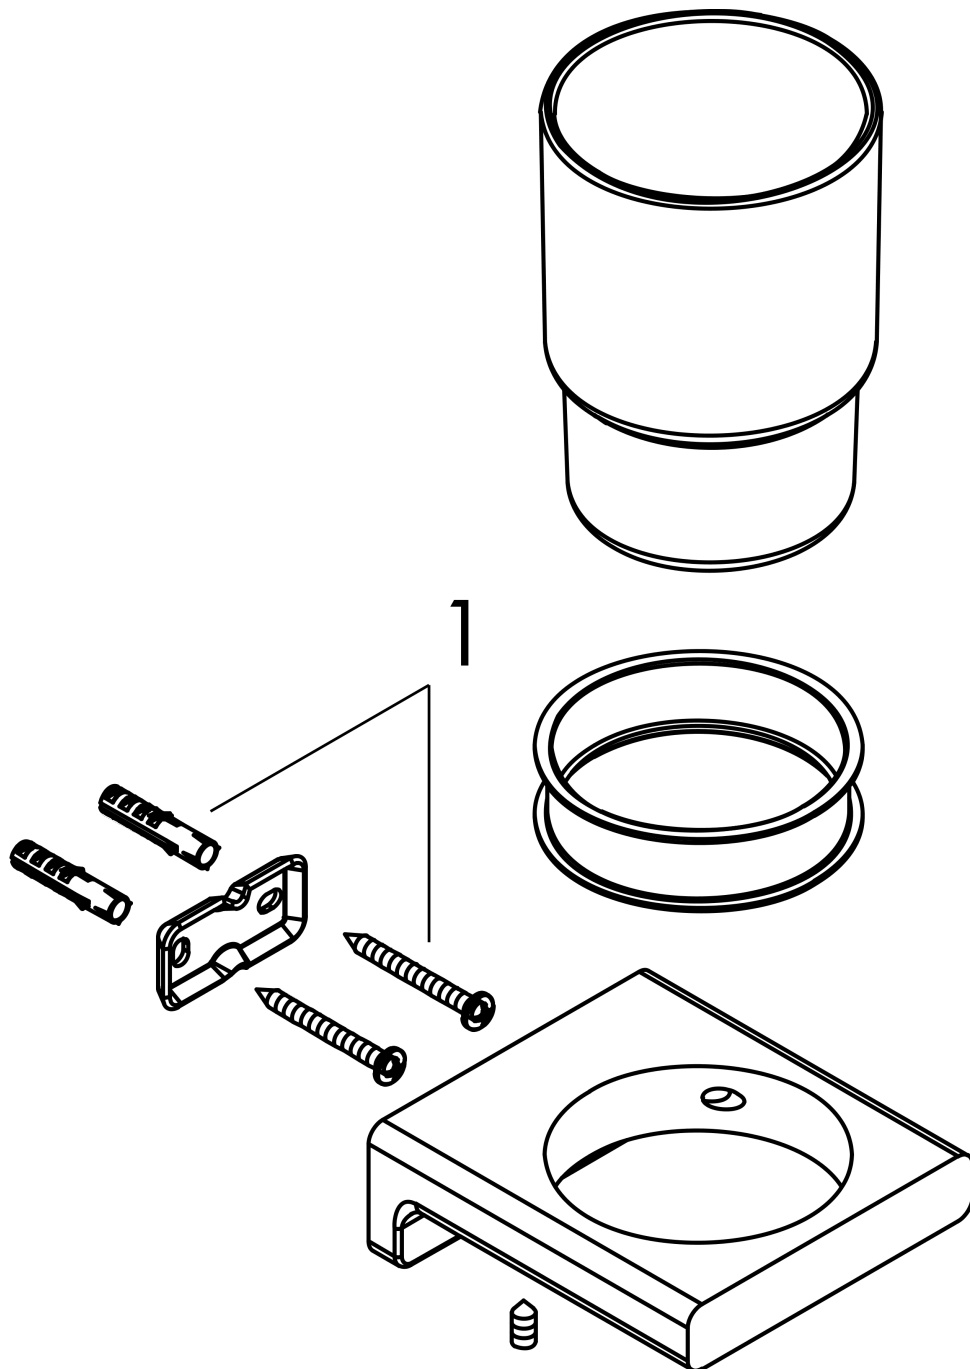

AddStoris
Toothbrush tumbler

Surfaces: **Chrome** Article Number: **41749000**

Description

product features

- wall-mounted
- material: matt glass
- material holder: metal
- with mounting material
- concealed fastening
- drilling distance: 26 mm
- diameter drill hole: 6 mm

Design awards

reddot winner 2021

Product image

Scale drawing

AddStoris
Toothbrush tumbler

Surfaces: **Chrome** Article Number: **41749000**

Exploded Drawing

Year of production: >04/21

AddStoris

Toothbrush tumbler

Surfaces: **Chrome** Article Number: **41749000**

Spare part list

Year of production: >04/21

Pos.	Description	Article Number	Price	PU
1	mounting set	40915000	€ 11,31	1