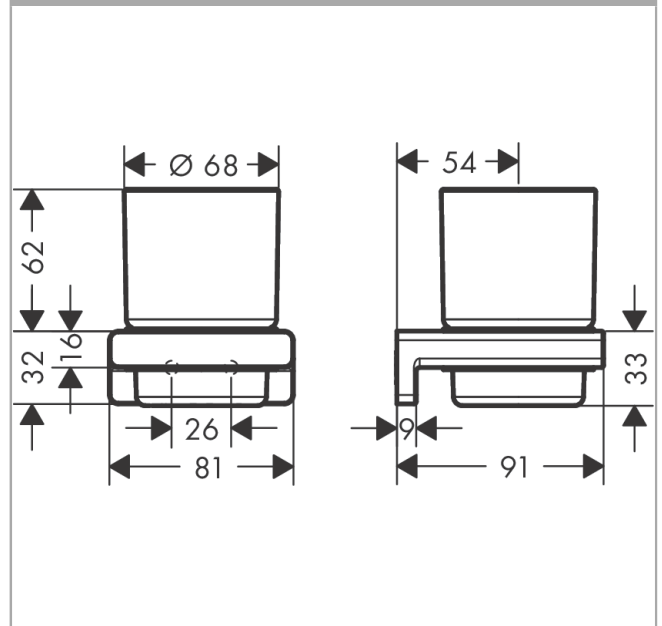

AddStoris
Toothbrush tumbler

Surfaces: **Chrome** Article Number: **41749000**

Description

product features

- wall-mounted
- material: matt glass
- material holder: metal
- with mounting material
- concealed fastening
- drilling distance: 26 mm
- diameter drill hole: 6 mm

Design awards

reddot winner 2021

Product image

Scale drawing

AddStoris
Toothbrush tumbler

Surfaces: **Chrome** Article Number: **41749000**

Exploded Drawing

Year of production: >04/21

AddStoris

Toothbrush tumbler

Surfaces: **Chrome** Article Number: **41749000**

Spare part list

Year of production: >04/21

Pos.	Description	Article Number	Price	PU
1	mounting set	40915000	€ 11,31	1